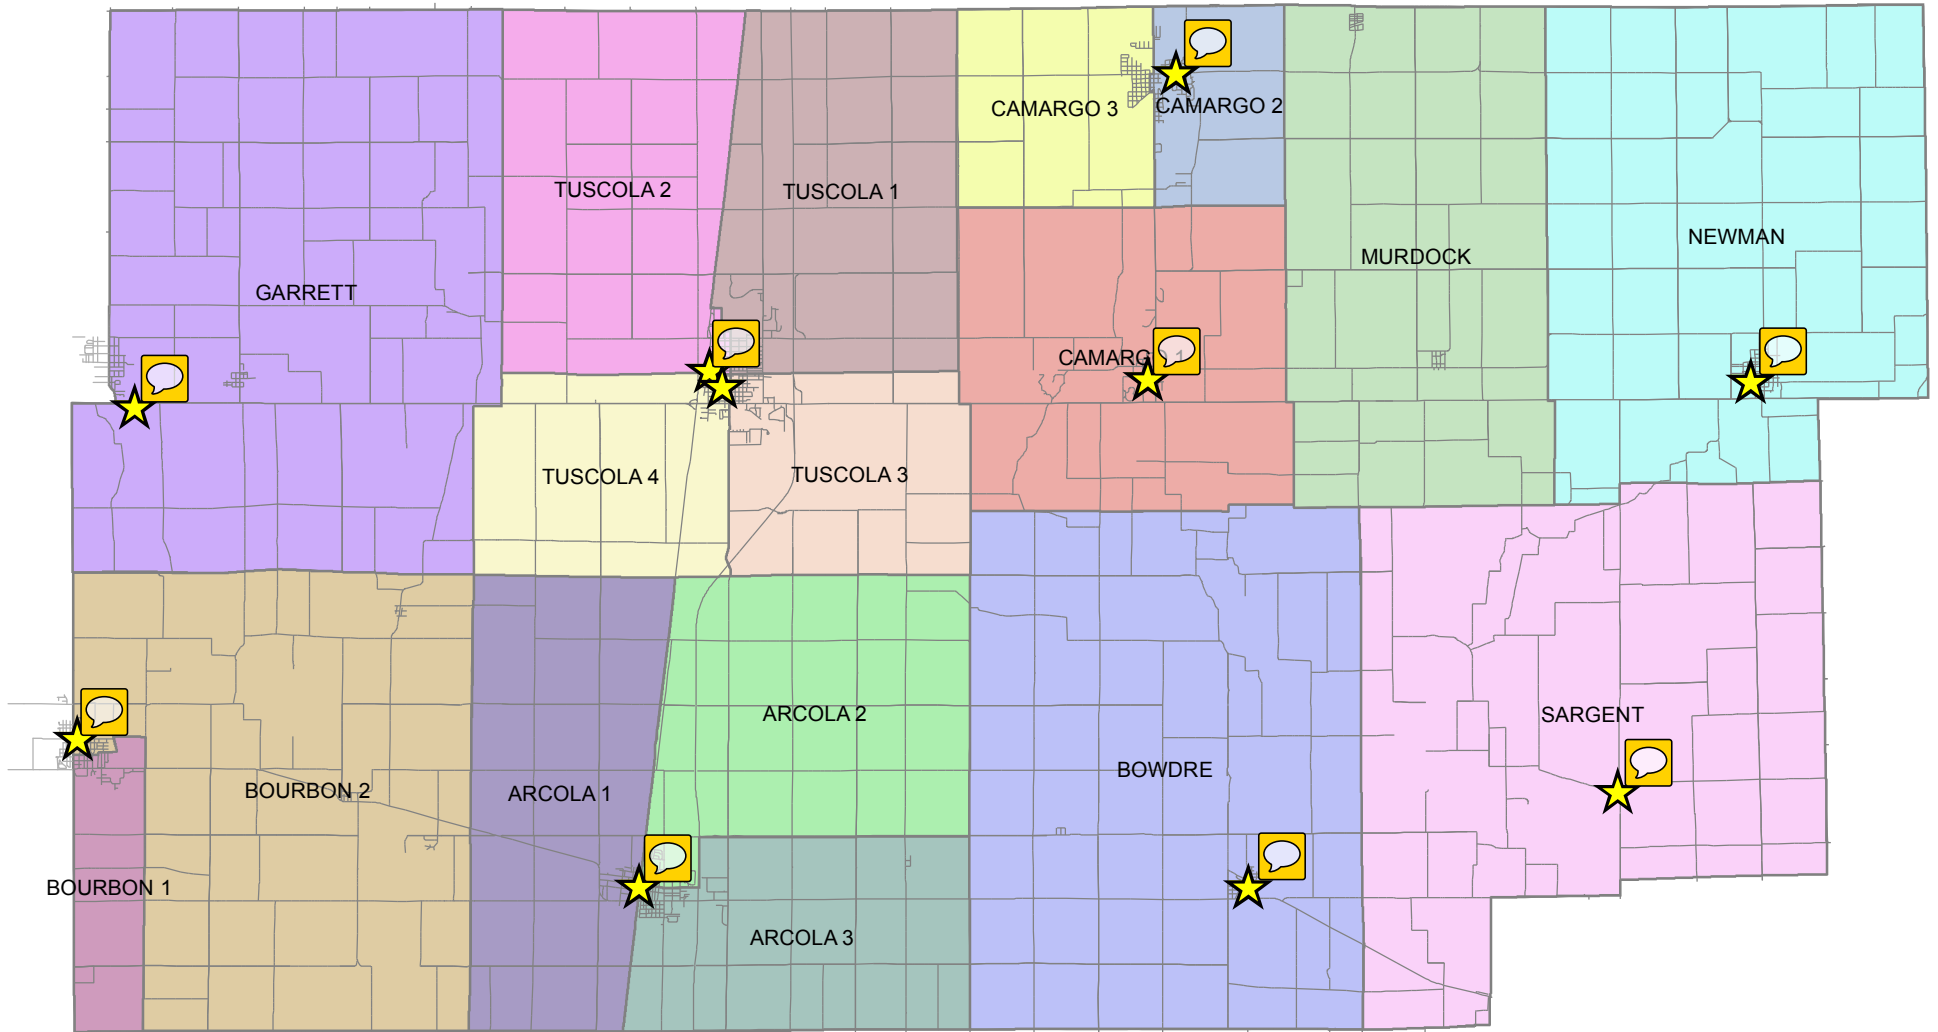

# Douglas County, IL

## Voting Districts and Polling Places

-  Voting Districts
-  Polling Places

Douglas County, IL  
Voting Districts Map  
September 10, 2018

Douglas County, IL  
Highway Department  
GIS Division

Projection: Transverse Mercator  
State Plane Illinois East  
NAD 1983