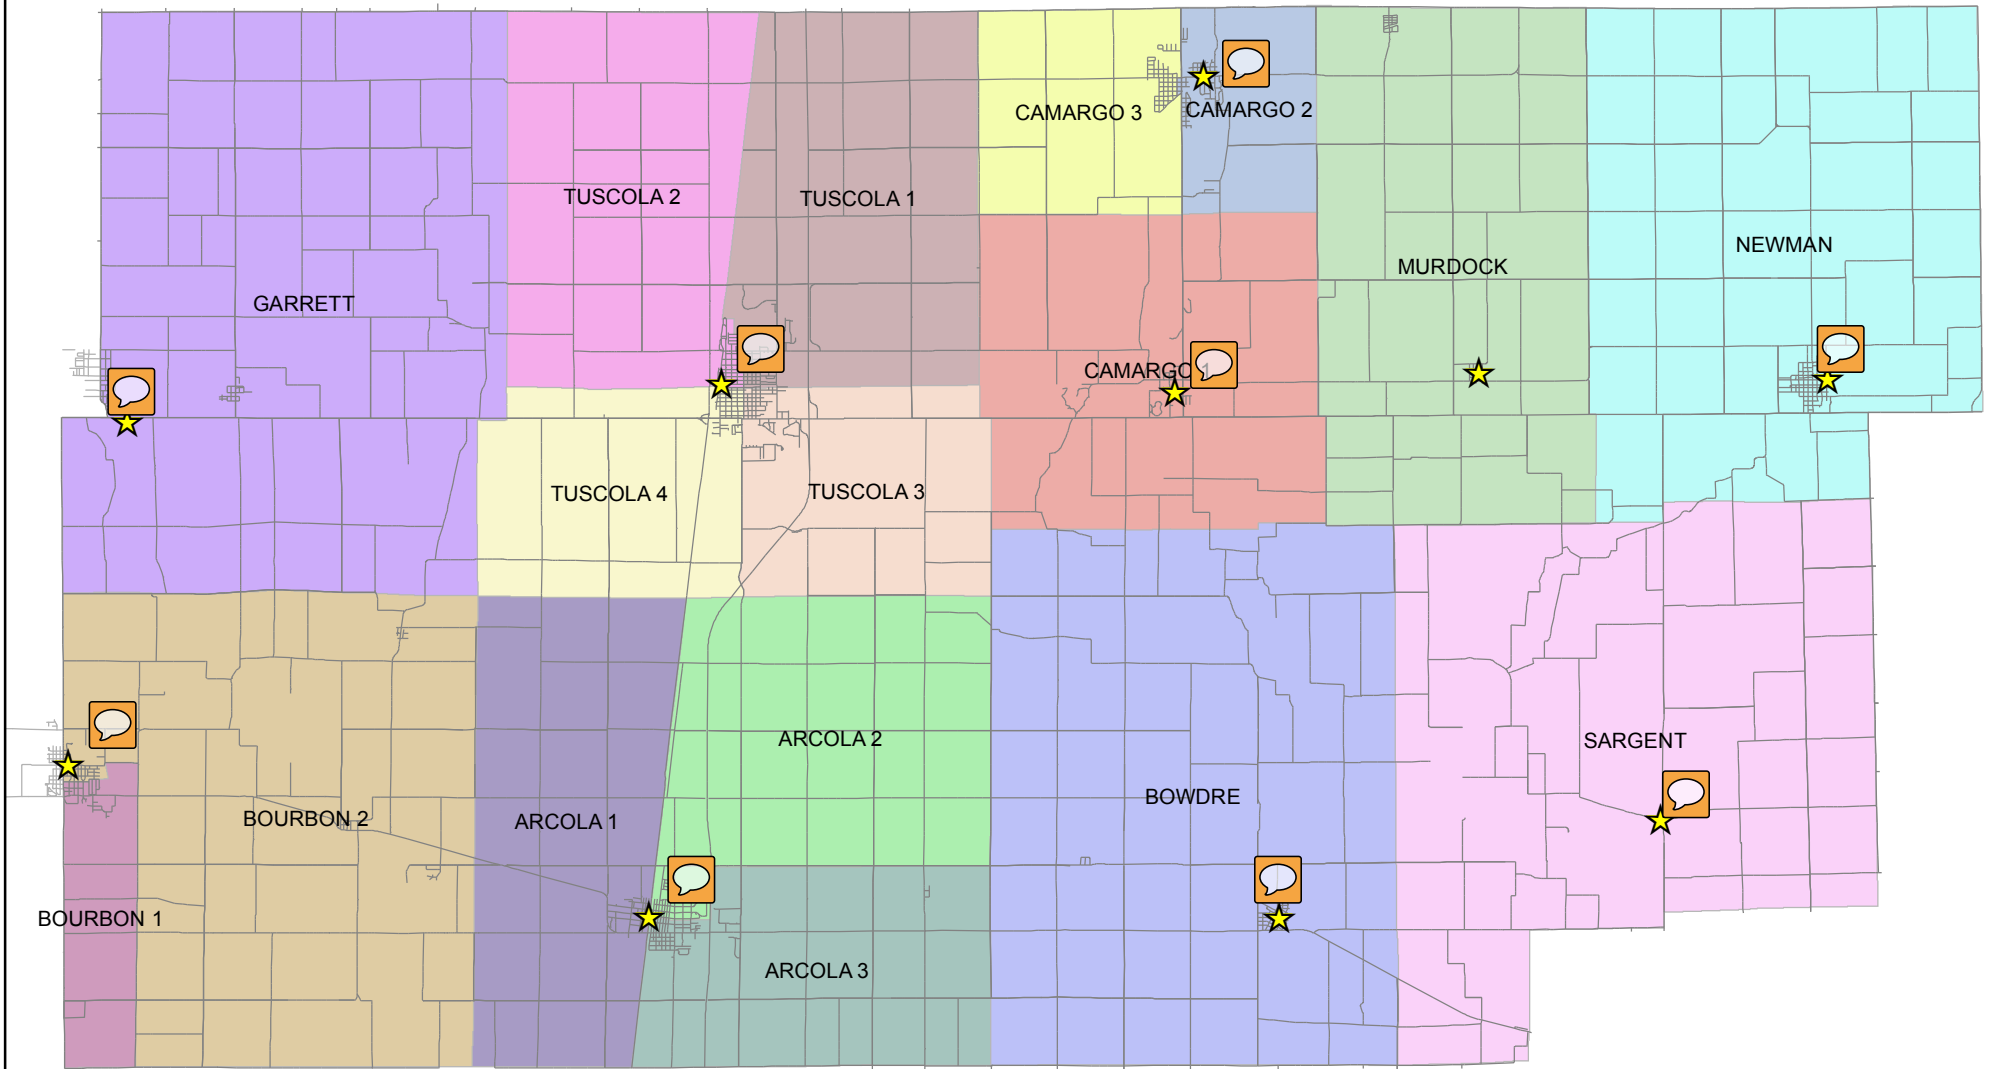

Douglas County, IL

-  Voting Districts
-  Polling Places

Douglas County, IL
Voting Districts Map
July 8, 2015

Douglas County, IL
Highway Department
GIS Division

Projection: Transverse Mercator
State Plane Illinois East
NAD 1983