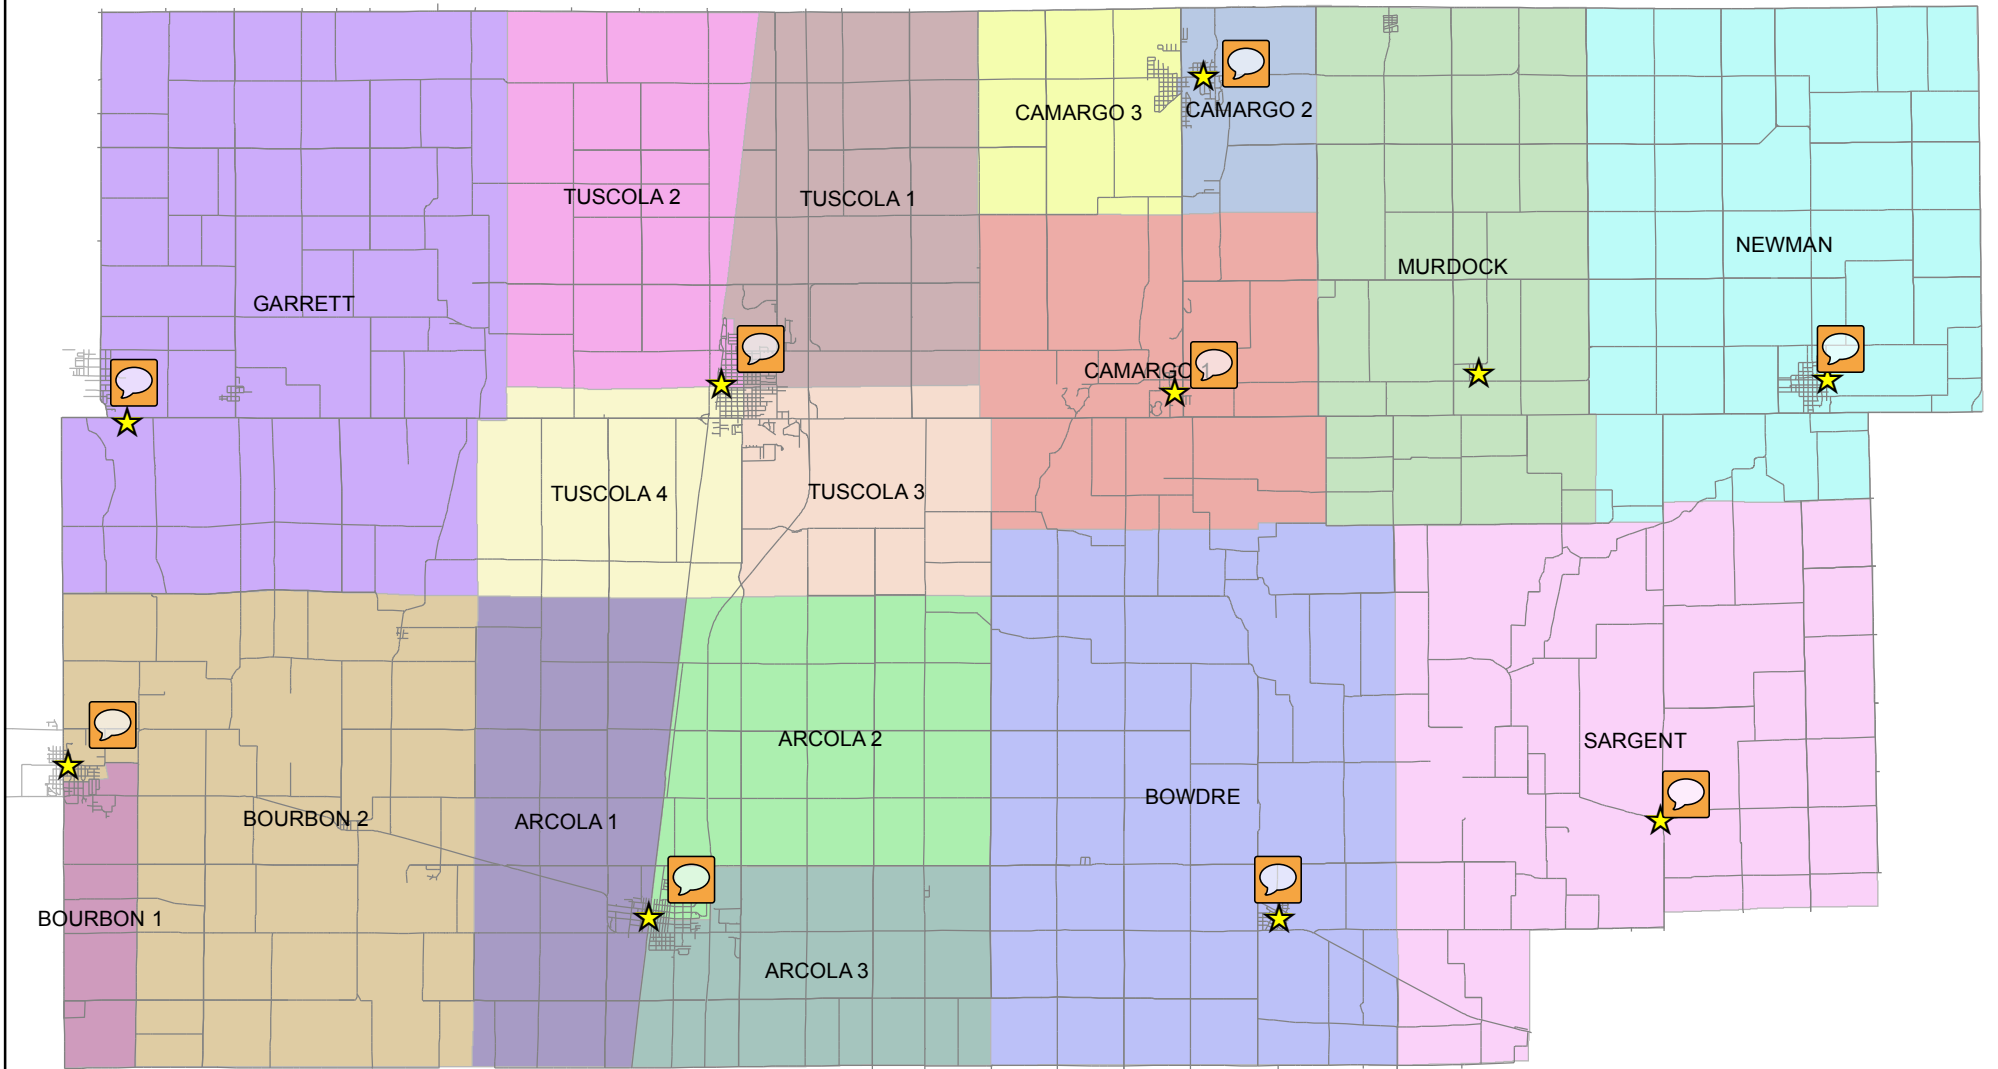

Douglas County, IL

-  Voting Districts
-  Polling Places

Douglas County, IL
Voting Districts Map
July 8, 2015

Douglas County, IL
Highway Department
GIS Division

Projection: Transverse Mercator
State Plane Illinois East
NAD 1983